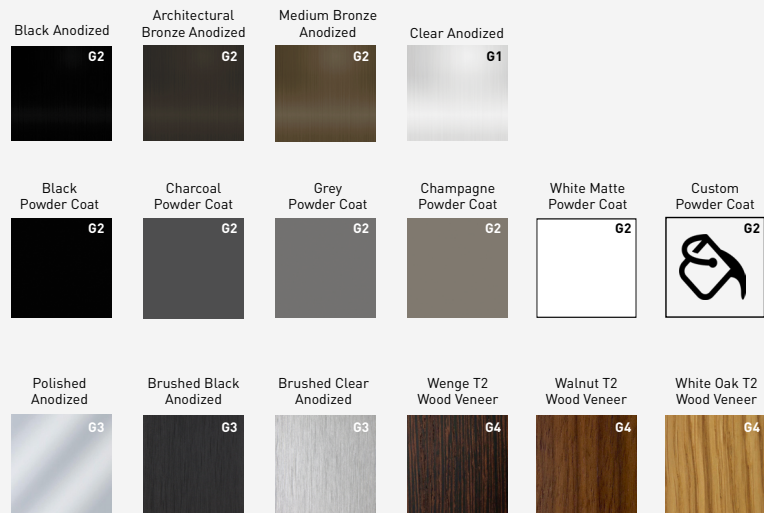

Maximum door height: 10'

- Aluminum
- Applied mullions available
 - Aluminum and wood flyby available

quadro

Sustainability & Finishes

Sustainability

At Muraflex, we are dedicated to diminishing our impact on the environment. We are also committed to continually improving our procedures in terms of product development, supply, packaging and distribution in an effort to minimize our environmental footprint.

The Finishes

Due to variances in screen calibration or print quality, finish images may not accurately represent the actual color sample.